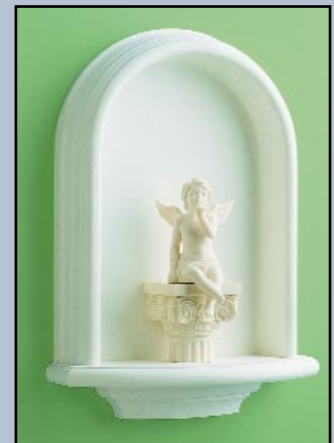

SMN 2502FW
Open Body
Flat White Finish
Wood Grain
Surface Mount

SMN 2500FW
Flat White
Finish
Wood Grain
Surface
Mount

SMN 2501FW
c/w Mirror
Flat White Finish
Wood Grain
Surface Mount

SMN 2502S
Open Body
Stained Finish
Wood Grain
Surface Mount

- In the living room for displaying priceless family photos currently stored away
- In the kids' room for the trophies and awards they worked so hard to earn
- In the bathroom for colourful towels, soaps, or baskets of potpourri
- Each niche is installed in only minutes using simple hand tools found in most homes

SMN 2503
Flat White Finish
Surface Mount

EASY TO INSTALL!

SURFACE MOUNT NICHES

	SMN 2500 SMN 2501 SMN 2502	SMN 2503
Height	40 1/2"	21"
Width	23 1/2"	14"
Shelf Width	24 3/4"	15"
Casing Projection	4"	3"
Shelf Projection	11"	6"
Body Depth	3"	2 1/2"
Wall Recess	—	—
Rough Opening	—	—